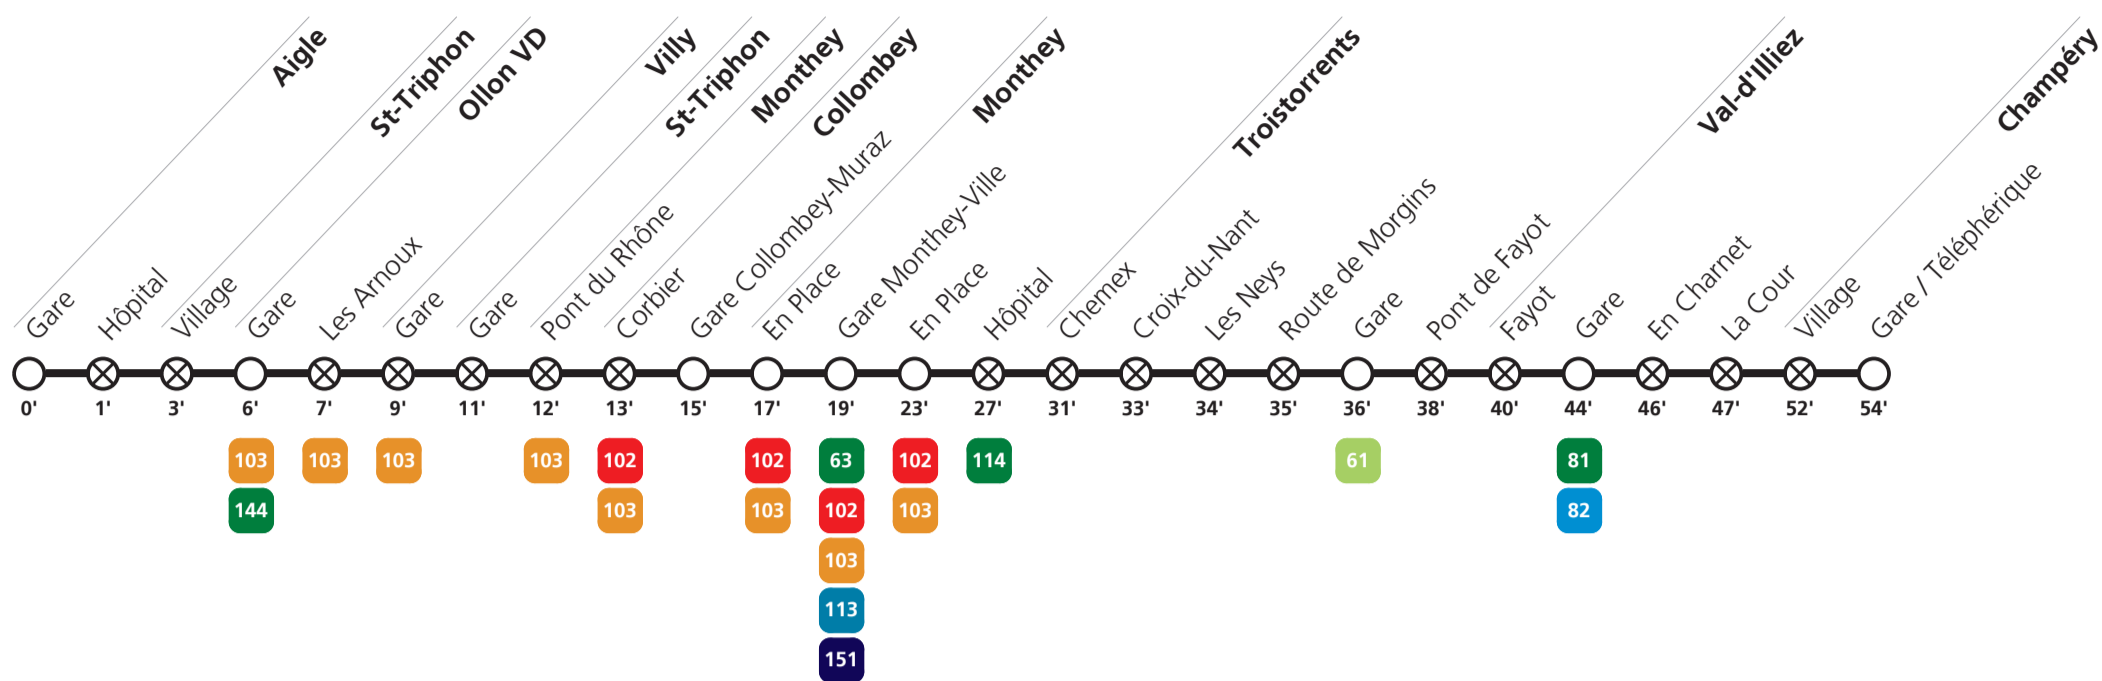

→ Champéry

Horaire spécial coronavirus : dimanche et 10.04

Aigle	Gare	05:02	06:02	07:02	08:02	09:02	10:02	11:02	12:02	13:02	14:02	15:02	16:02
Ollon VD	Gare	05:08	06:08	07:08	08:08	09:08	10:08	11:08	12:08	13:08	14:08	15:08	16:08
Villy	Gare	05:11	06:11	07:11	08:11	09:11	10:11	11:11	12:11	13:11	14:11	15:11	16:11
St-Triphon	Gare	05:13	06:13	07:13	08:13	09:13	10:13	11:13	12:13	13:13	14:13	15:13	16:13
Collombey	Corbier	05:15	06:15	07:15	08:15	09:15	10:15	11:15	12:15	13:15	14:15	15:15	16:15
	Gare Collombey-Muraz	05:17	06:17	07:17	08:17	09:17	10:17	11:17	12:17	13:17	14:17	15:17	16:17
Monthey	Gare Monthey-Ville	05:22	06:22	07:22	08:22	09:22	10:22	11:22	12:22	13:22	14:22	15:22	16:22

Aigle	Gare	17:02	18:02	19:02	20:02	21:02	22:02	23:02	00:17
Ollon VD	Gare	17:08	18:08	19:08	20:08	21:08	22:08	23:08	00:23
Villy	Gare	17:11	18:11	19:11	20:11	21:11	22:11	23:11	00:26
St-Triphon	Gare	17:13	18:13	19:13	20:13	21:13	22:13	23:13	00:28
Collombey	Corbier	17:15	18:15	19:15	20:15	21:15	22:15	23:15	00:30
	Gare Collombey-Muraz	17:17	18:17	19:17	20:17	21:17	22:17	23:17	00:32
Monthey	Gare Monthey-Ville	17:22	18:22	19:22	20:22	21:22	22:22	23:22	00:36