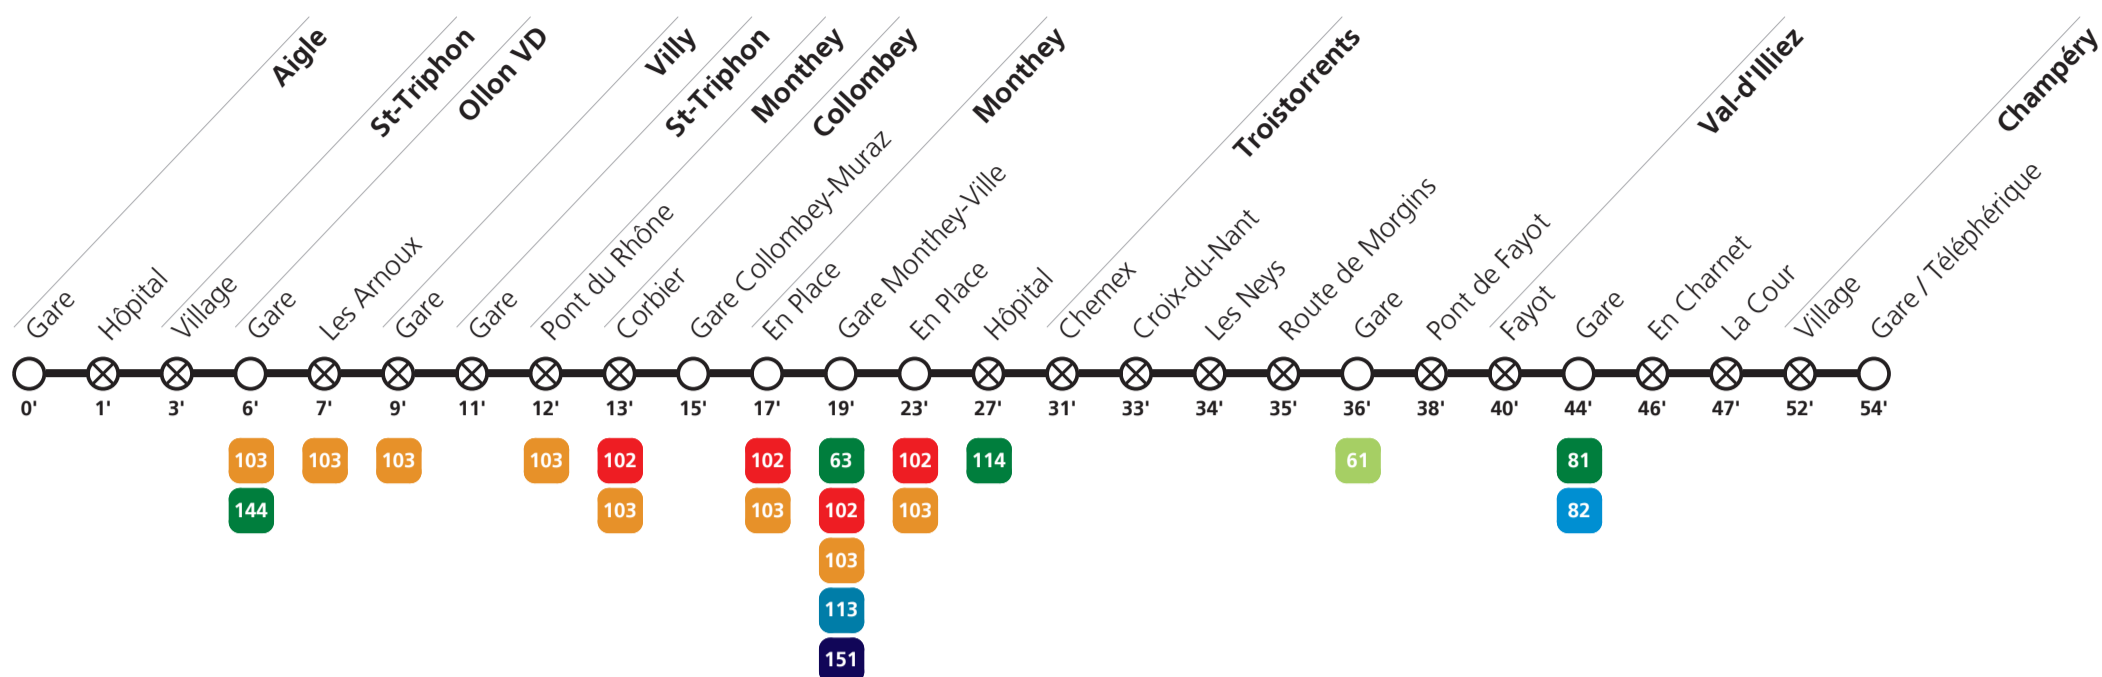

→ Champéry

Horaire spécial coronavirus : vendredi - samedi sauf 10.04

Aigle	Gare	05:02	06:02	07:02	08:02	09:02	10:02	11:02	12:02	13:02	14:02	15:02	16:02
Ollon VD	Gare	05:08	06:08	07:08	08:08	09:08	10:08	11:08	12:08	13:08	14:08	15:08	16:08
Villy	Gare	05:11	06:11	07:11	08:11	09:11	10:11	11:11	12:11	13:11	14:11	15:11	16:11
St-Triphon	Gare	05:13	06:13	07:13	08:13	09:13	10:13	11:13	12:13	13:13	14:13	15:13	16:13
Collombey	Corbier	05:15	06:15	07:15	08:15	09:15	10:15	11:15	12:15	13:15	14:15	15:15	16:15
	Gare Collombey-Muraz	05:17	06:17	07:17	08:17	09:17	10:17	11:17	12:17	13:17	14:17	15:17	16:17
Monthey	Gare Monthey-Ville	05:22	06:22	07:22	08:22	09:22	10:22	11:22	12:22	13:22	14:22	15:22	16:22

Aigle	Gare	17:02	18:02	19:02	20:02	21:02	22:02	23:02	00:02
Ollon VD	Gare	17:08	18:08	19:08	20:08	21:08	22:08	23:08	00:08
Villy	Gare	17:11	18:11	19:11	20:11	21:11	22:11	23:11	00:11
St-Triphon	Gare	17:13	18:13	19:13	20:13	21:13	22:13	23:13	00:13
Collombey	Corbier	17:15	18:15	19:15	20:15	21:15	22:15	23:15	00:15
	Gare Collombey-Muraz	17:17	18:17	19:17	20:17	21:17	22:17	23:17	00:17
Monthey	Gare Monthey-Ville	17:22	18:22	19:22	20:22	21:22	22:22	23:22	00:22