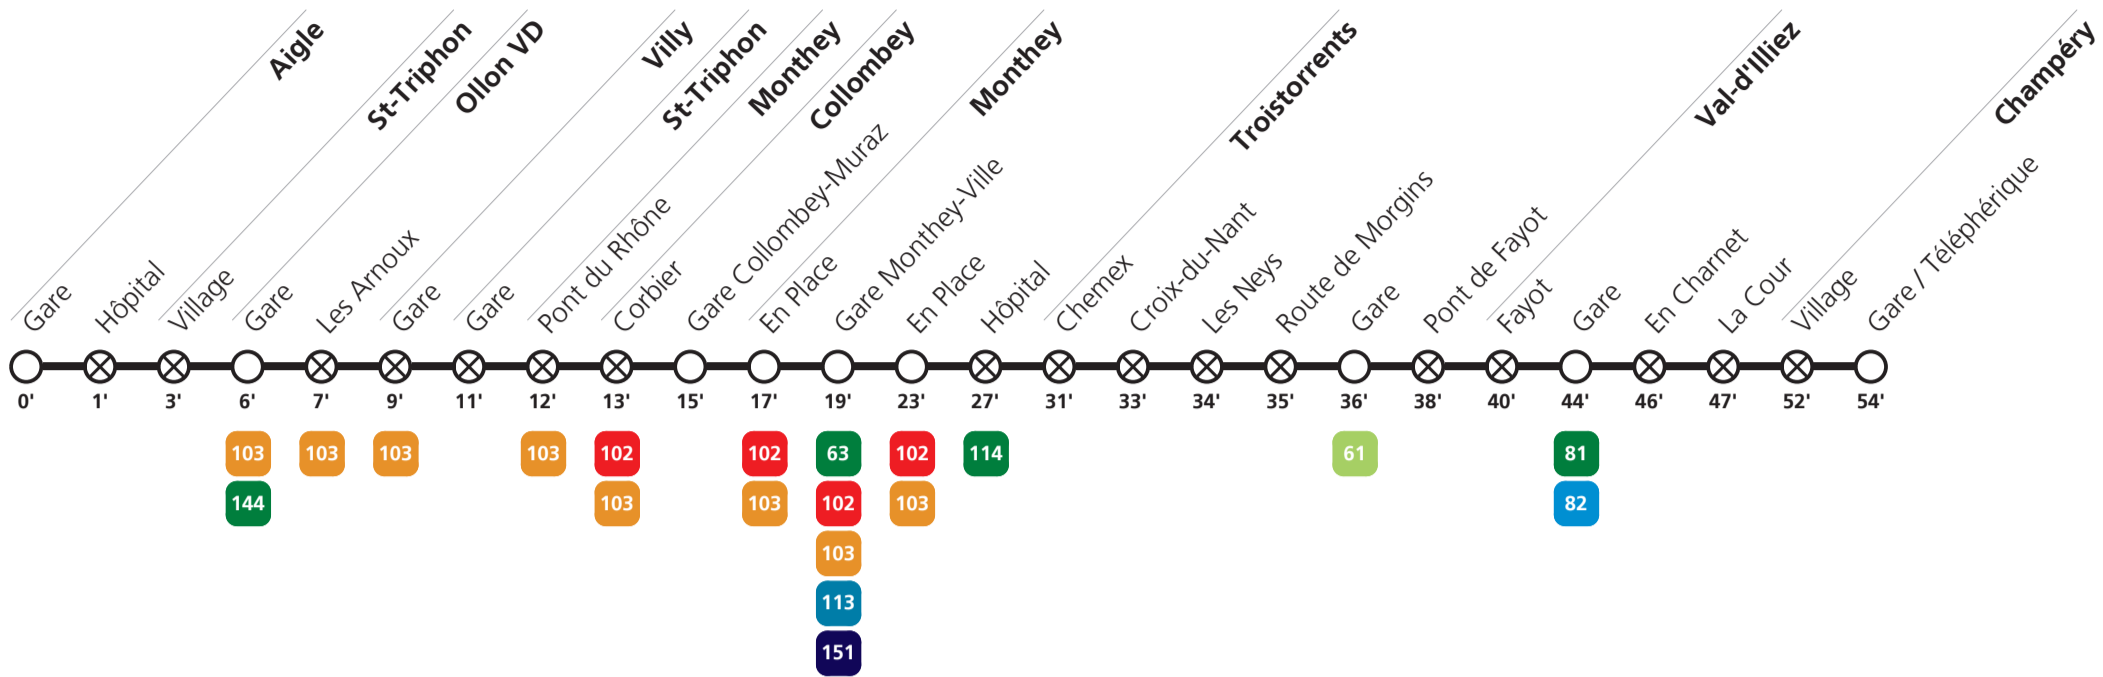

→ Champéry

Horaire spécial coronavirus : lundi - jeudi

| | | | | | | | | | | | | | |
|-------------------|-----------------------------|-------|-------|-------|-------|-------|-------|-------|-------|-------|-------|-------|-------|
| Aigle | Gare | 05:02 | 06:02 | 07:02 | 08:02 | 09:02 | 10:02 | 11:02 | 12:02 | 13:02 | 14:02 | 15:02 | 16:02 |
| Ollon VD | Gare | 05:08 | 06:08 | 07:08 | 08:08 | 09:08 | 10:08 | 11:08 | 12:08 | 13:08 | 14:08 | 15:08 | 16:08 |
| Villy | Gare | 05:11 | 06:11 | 07:11 | 08:11 | 09:11 | 10:11 | 11:11 | 12:11 | 13:11 | 14:11 | 15:11 | 16:11 |
| St-Triphon | Gare | 05:13 | 06:13 | 07:13 | 08:13 | 09:13 | 10:13 | 11:13 | 12:13 | 13:13 | 14:13 | 15:13 | 16:13 |
| Collombey | Corbier | 05:15 | 06:15 | 07:15 | 08:15 | 09:15 | 10:15 | 11:15 | 12:15 | 13:15 | 14:15 | 15:15 | 16:15 |
| | Gare Collombey-Muraz | 05:17 | 06:17 | 07:17 | 08:17 | 09:17 | 10:17 | 11:17 | 12:17 | 13:17 | 14:17 | 15:17 | 16:17 |
| Monthey | Gare Monthey-Ville | 05:22 | 06:22 | 07:22 | 08:22 | 09:22 | 10:22 | 11:22 | 12:22 | 13:22 | 14:22 | 15:22 | 16:22 |

| | | | | | | | | | |
|-------------------|-----------------------------|-------|-------|-------|-------|-------|-------|-------|-------|
| Aigle | Gare | 17:02 | 18:02 | 19:02 | 20:02 | 21:02 | 22:02 | 23:02 | 00:17 |
| Ollon VD | Gare | 17:08 | 18:08 | 19:08 | 20:08 | 21:08 | 22:08 | 23:08 | 00:23 |
| Villy | Gare | 17:11 | 18:11 | 19:11 | 20:11 | 21:11 | 22:11 | 23:11 | 00:26 |
| St-Triphon | Gare | 17:13 | 18:13 | 19:13 | 20:13 | 21:13 | 22:13 | 23:13 | 00:28 |
| Collombey | Corbier | 17:15 | 18:15 | 19:15 | 20:15 | 21:15 | 22:15 | 23:15 | 00:30 |
| | Gare Collombey-Muraz | 17:17 | 18:17 | 19:17 | 20:17 | 21:17 | 22:17 | 23:17 | 00:32 |
| Monthey | Gare Monthey-Ville | 17:22 | 18:22 | 19:22 | 20:22 | 21:22 | 22:22 | 23:22 | 00:36 |